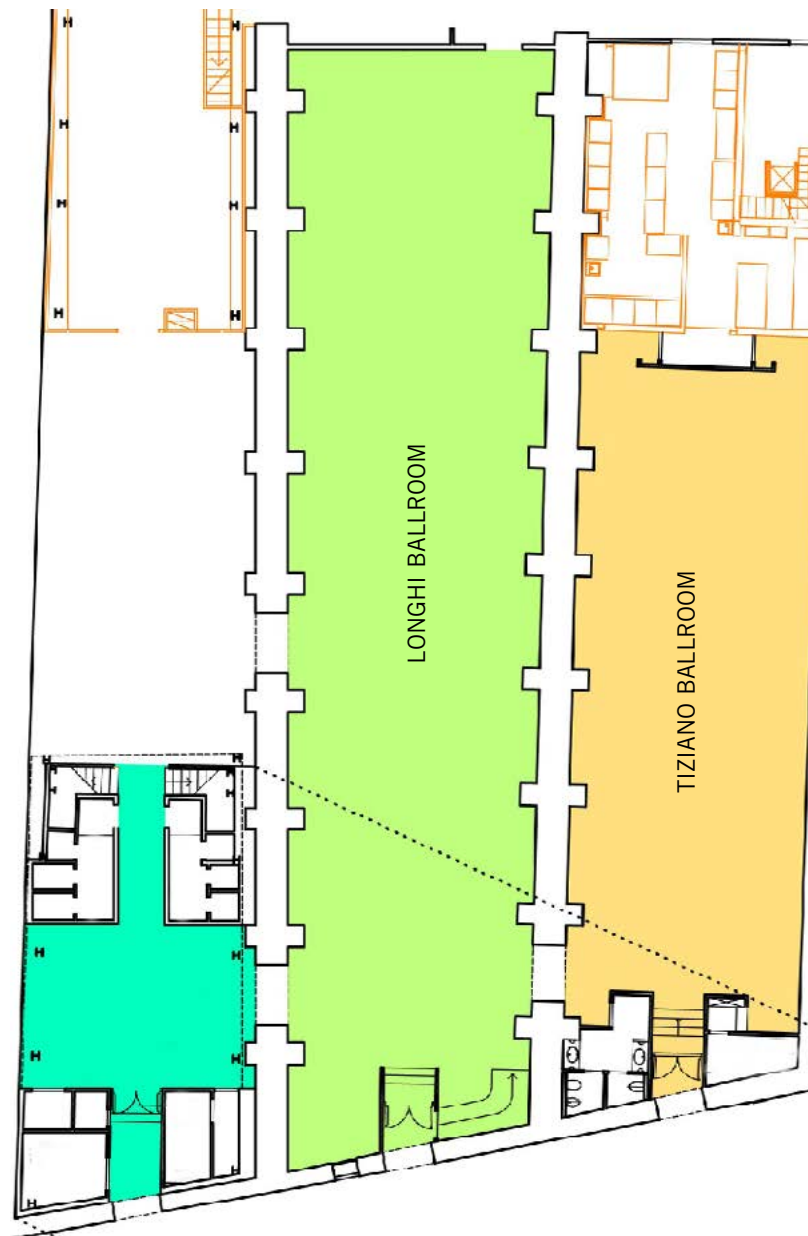

BELMOND
HOTEL CIPRIANI
VENICE

FLOOR PLAN

LONGHI AND TIZIANO BALLROOMS

FONDAMENTA TERRACE

LAGOON